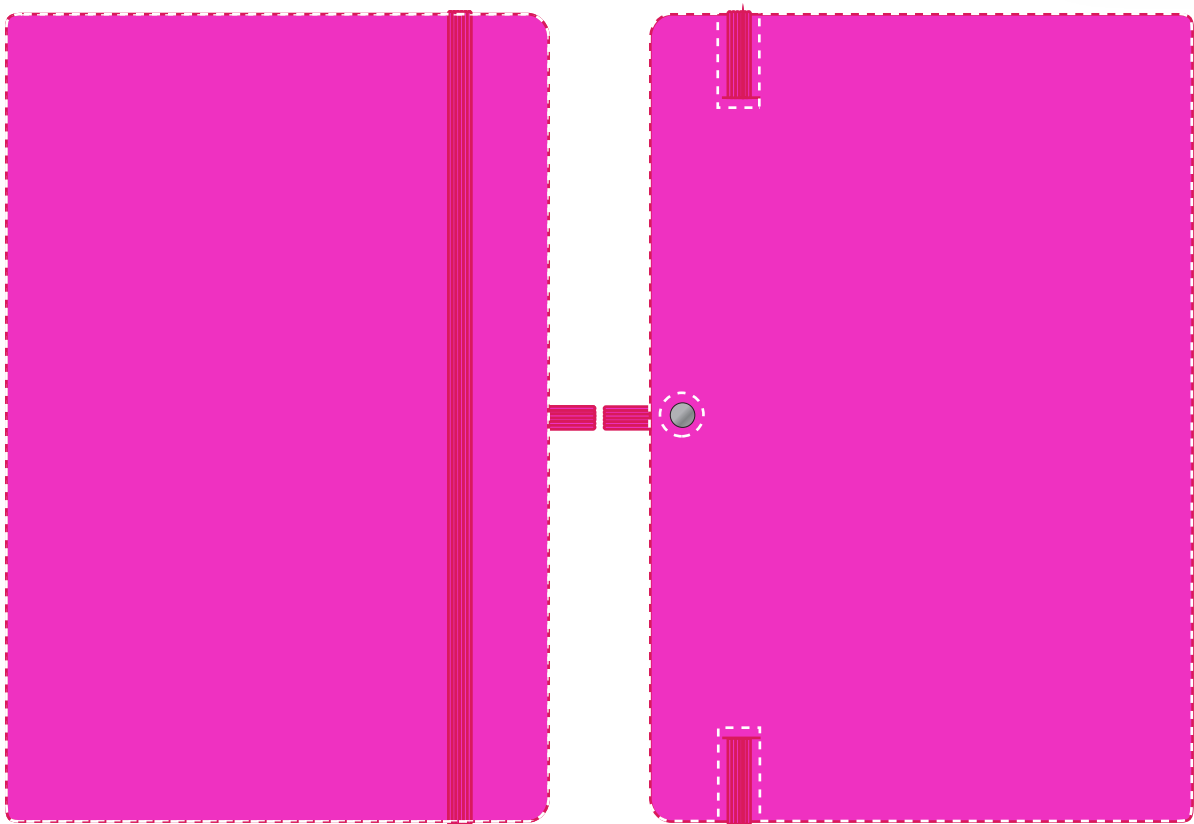

Your Ref:	Quantity:	Product Code: QS3345
Our Ref:	Version: 1	Product Colour: NEON PNIK

PRINTING CONCERNS:**PRODUCT INFO: DUE TO THE NATURE OF THE PRODUCT THE PRINT POSITION MAY VARY BY 2 - 3 MM**

We stock this item in the following colours

**PANTONE REFERENCE(S)**

Full Colour (Edge to Edge)

*Product Image for visualisation
- colours may vary*

ARTWORK SCALE 50%

- CENTRED TO PRINT AREA
- CENTRED TO NOTEBOOK

The dashed line is to demonstrate print area and will not appear on your printed item

To proceed, please approve visual via the online system.

ARTWORK SCALE 100%
Max print area: Edge to Edge

ARTWORK SCALE 100%
Max print area: Edge to Edge